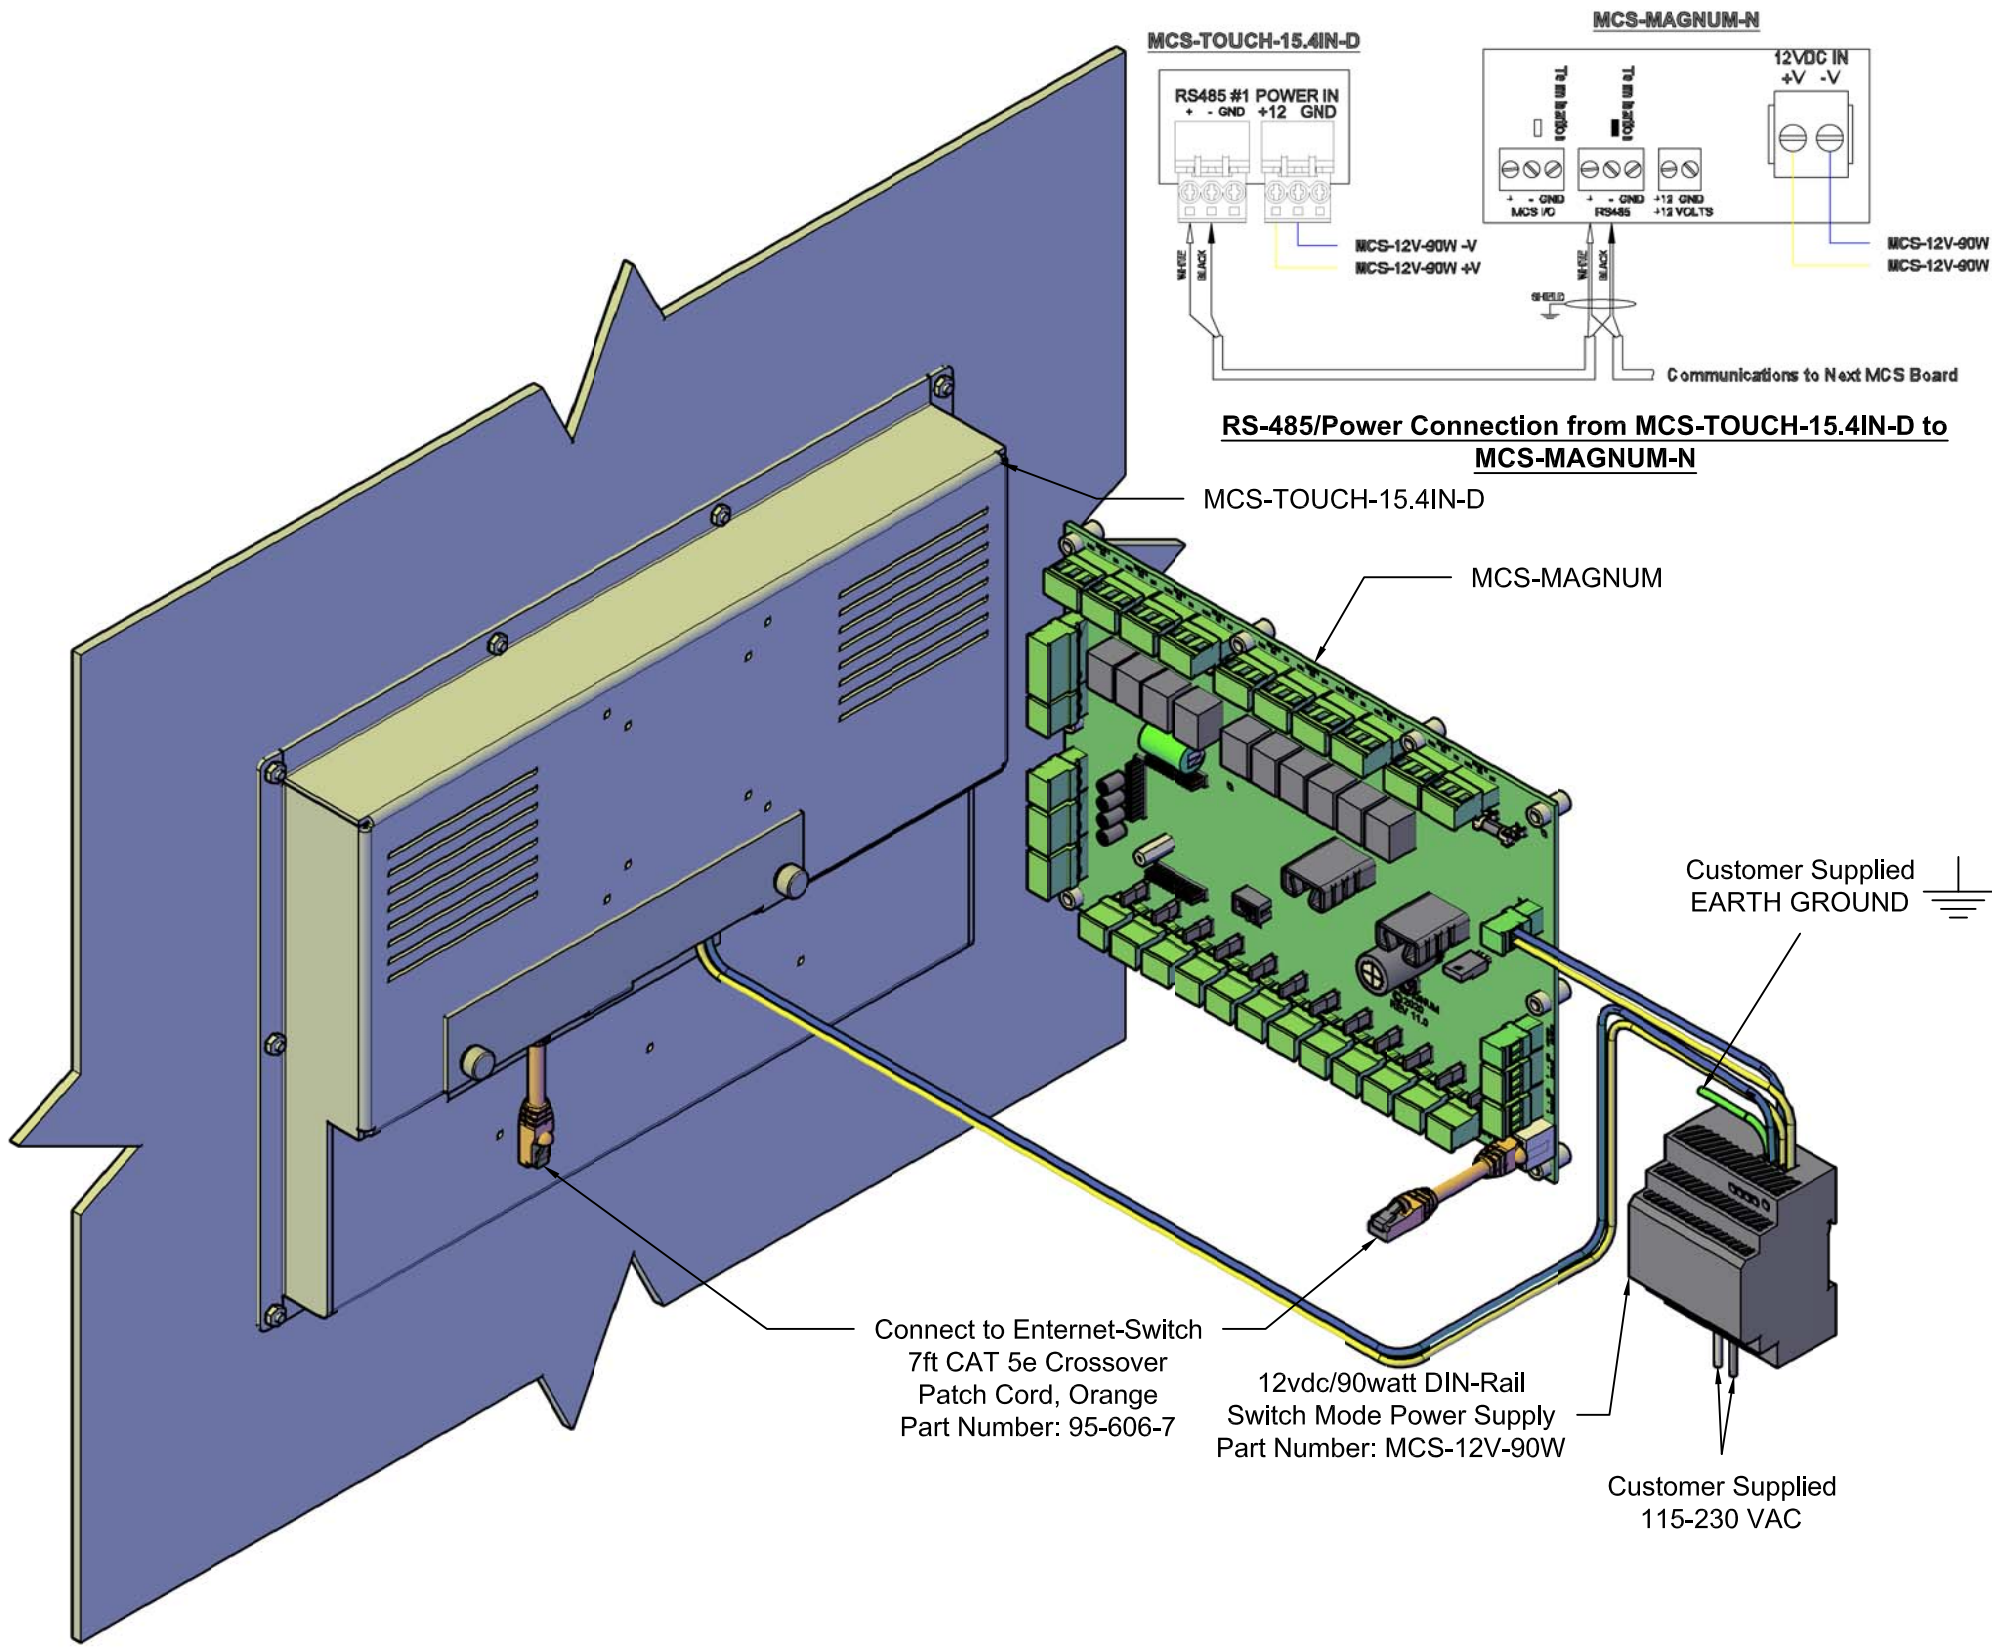

MCS-TOUCH-15.4IN-D

Ethernet-Switch Wiring Drawing

MCS-12V-90W Wiring Diagram

Back of MCS-TOUCH-15.4IN with Cover removed