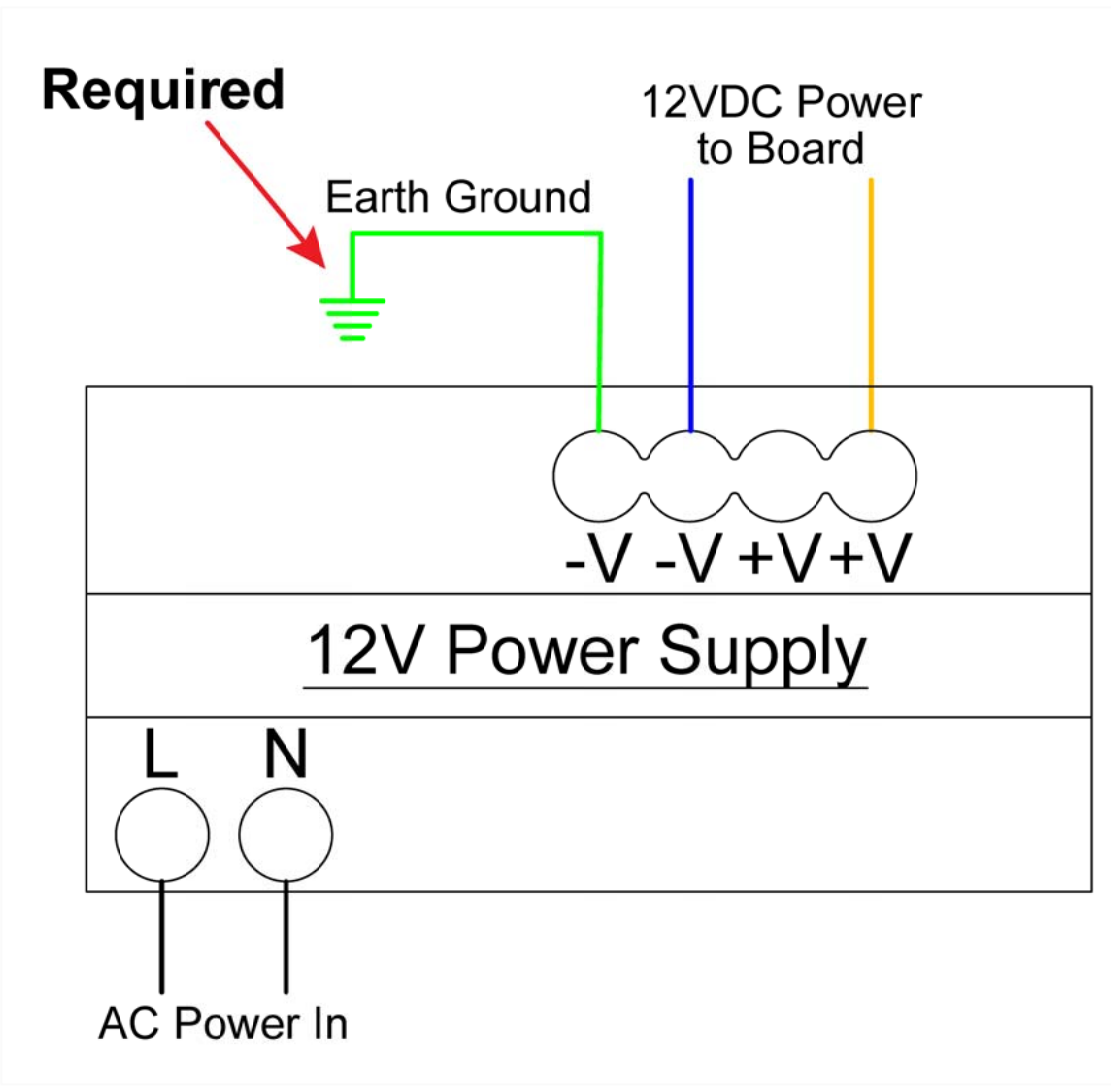

MCS-TOUCH-15.4IN-D

Ethernet-Switch Wiring Drawing

MCS-12V-90W Wiring Diagram

Back of MCS-TOUCH-15.4IN with Cover removed